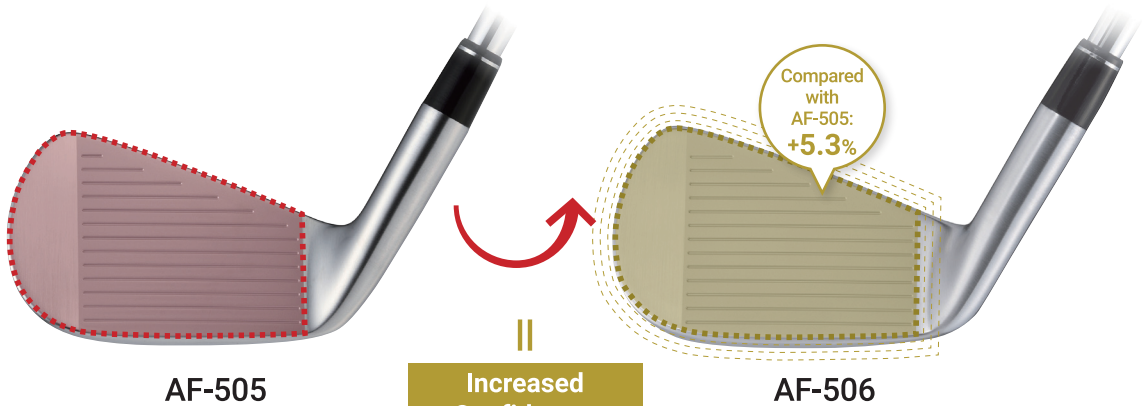

AF-506

More Forgiving 1 piece Forged Pocket Cavity

Increased Apex for Greater Carry and Distance

1

Larger Pocket Area

Pocket Volume is
2.5 Times Bigger
Compared with AF-505

||

Significant Larger
Sweet Spot

Added
Forgiveness
on Off Center Hits

2

Confidence Inspiring

Face is
5.3% bigger
Compared with AF-505

AF-505

||

Increased
Confidence
at Address

AF-506

1 + 2

||

“Forged Perfection Offers Better Feel, More Forgiveness and Greater Distance”