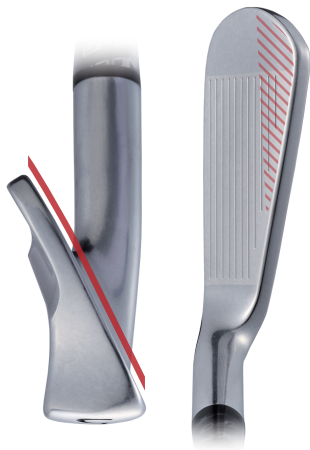

Personal Premium

Traditional Compact Muscle-back Design

Aesthetically pleasing shape with soft but solid feel of mild-iron material

Fanning Figure

Face top area is slightly curved to outside, which is special on this model

To bring the image of higher trajectory and straight shot

Optimaized CG

Add a little volume to the toe bottom area
[Lower CG + Longer CG Distance]

To help easier launch and provide better shot stability