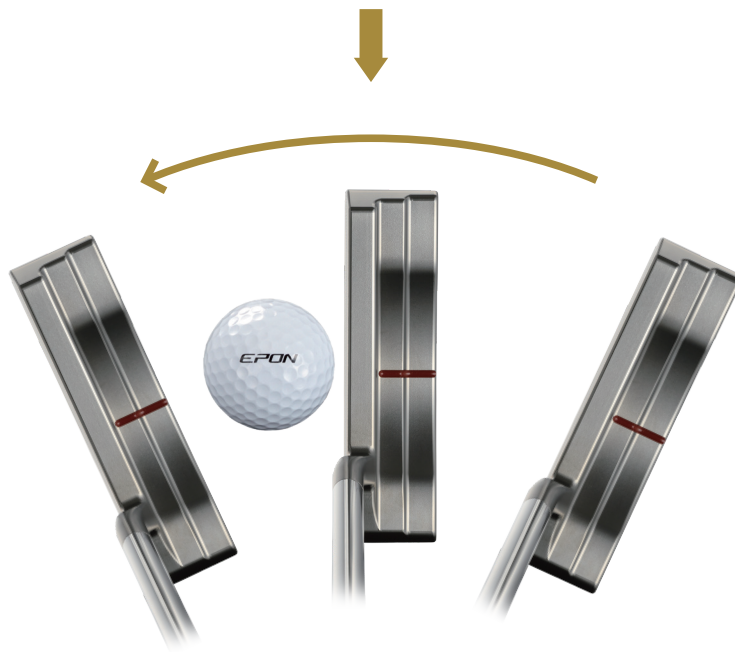

Features

Sachi

Half-Offset Putter with Elegant Lines

Face Balance Position

Large Small

Features the 2nd most toe hang of the four products

It will suit a player with a strong arc in their putting stroke