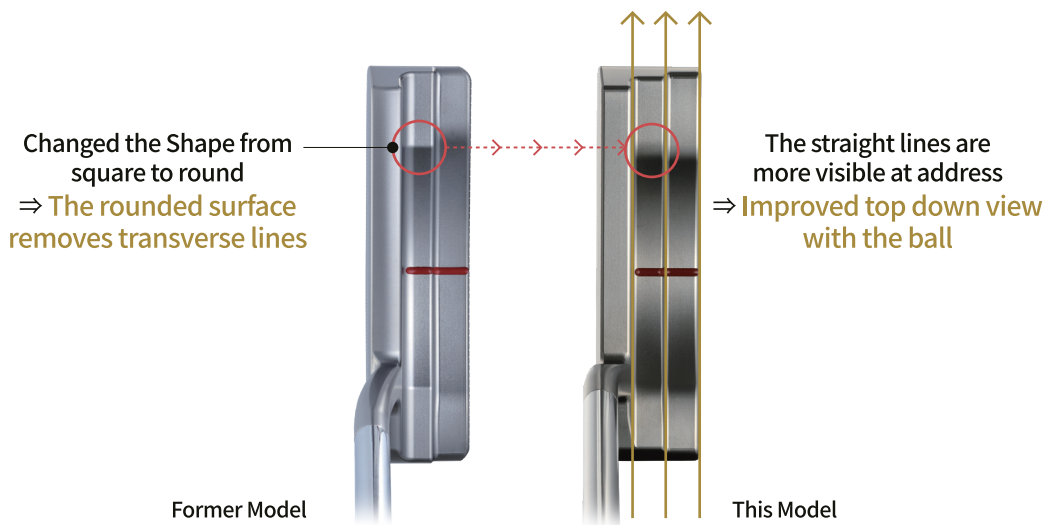

Features

Sachi

Half-Offset Putter with Elegant Lines

Face Balance Position

Large Small

Features the 2nd most toe hang of the four products

It will suit a player with a strong arc in their putting stroke