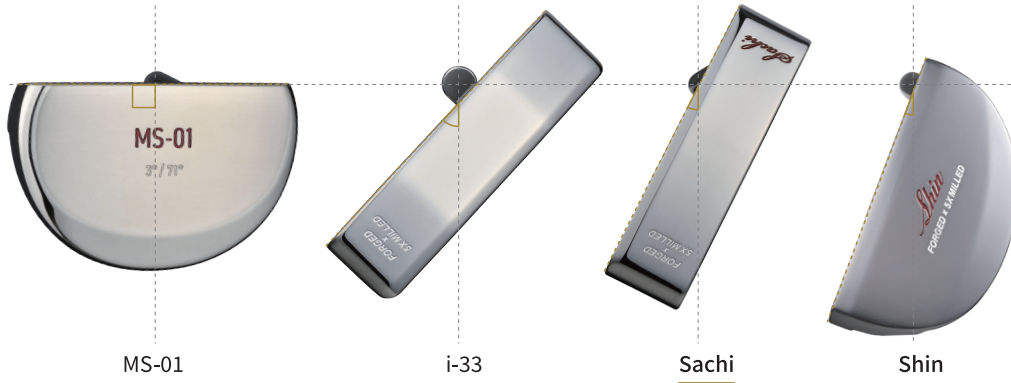

Features

Sachi

Half-Offset Putter with Elegant Lines

Face Balance Position

Large Small

Features the 2nd most toe hang of the four products

It will suit a player with a strong arc in their putting stroke