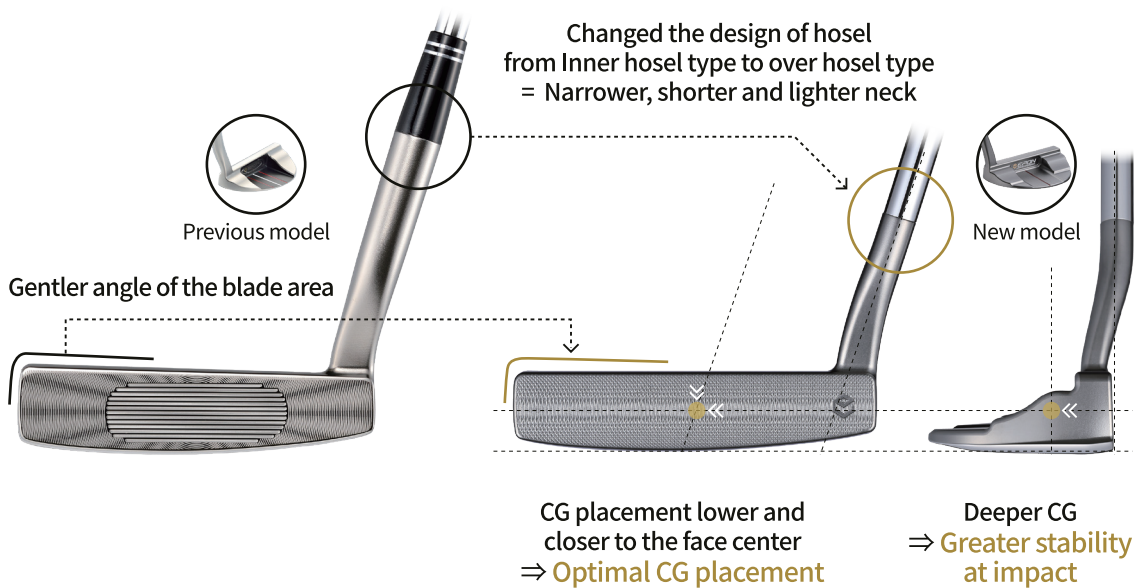

Features

Shin

Compact Mallet Putter with Heel-Shafted Design with Elegant Lines

Optimized CG Design due to Refined Form

Face Balance Position

Large Small

MS-01

i-33

Sachi

Shin

Features the most toe hang of the four products

Image

It will suit a player with a stronger arc in their putting stroke