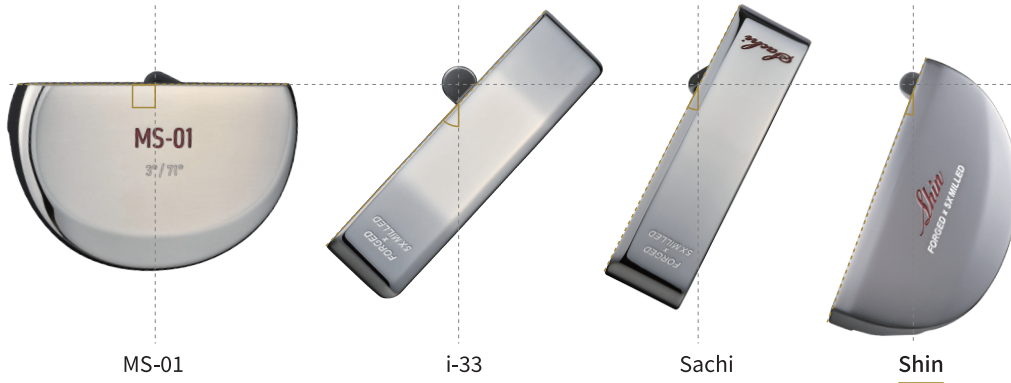

Features

Shin

Compact Mallet Putter with Heel-Shafted Design with Elegant Lines

Optimized CG Design due to Refined Form

Face Balance Position

Large Small

MS-01

i-33

Sachi

Shin

Features the most toe hang of the four products

Image

It will suit a player with a stronger arc in their putting stroke